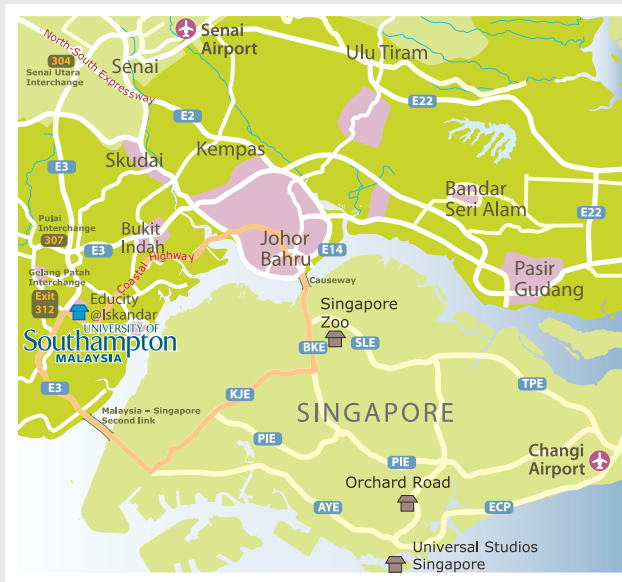

HOW TO FIND US

The University of Southampton Malaysia is located in the state of Johor near the south-western tip of the peninsula which is about four hours' drive from the capital city, Kuala Lumpur. The campus is nestled within the EduCity @ Iskandar development in a regional city called Nusajaya.

Directions by Car

From the North-South Highway/KL

Take the 253 Senai (U) exit, onto the E3, second link express way, following signs to Nusajaya. Take the 312 exit following signs for Nusajaya/Legoland. Turn left at the roundabout, following the EduCity signpost, then take the next left into EduCity. Proceed to the next roundabout and turn left, and then take the next right where you will see signs for the University of Southampton.

From Senai Airport

Proceed along the E3, second link express way, following signs for Nusajaya. Take the 312 exit following signs for Nusajaya/Legoland. Turn left at the roundabout, following the EduCity signpost, then take the next left into EduCity. Proceed to the next roundabout and turn left, and then take the next right where you will see signs for the University of Southampton.

From Johor Bahru/Singapore via the Coastal Highway

Proceed along the Coastal Highway, following signs for Nusajaya. You will also see signs for Legoland which you can follow, but continue passed the Legoland exit where you will then see a sign for EduCity. Proceed to the roundabout and turn right, following the EduCity signpost, then take the next left into EduCity. Proceed to the next roundabout and turn left, and then take the next right where you will see signs for the University of Southampton.