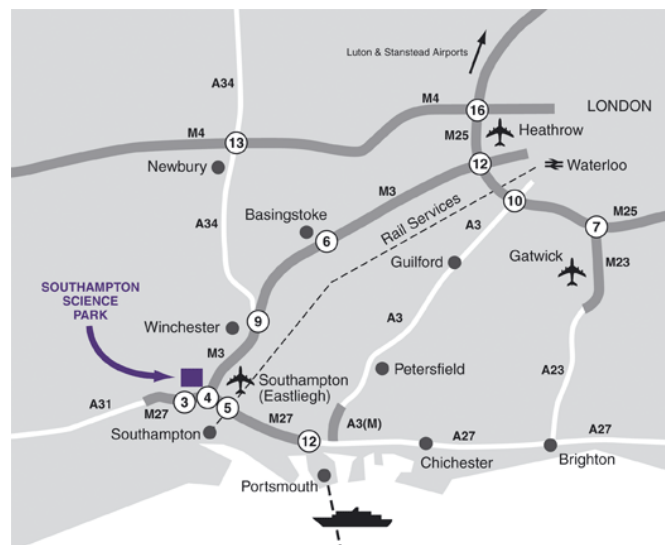

How to find us

From the North

Head South on the M3, leaving at Junction 14, following the signs for Southampton on to the A33. At the Chilworth roundabout take the 3rd exit and follow the slip road on to the A27 towards Chilworth. The Science Park is on the left after approximately 1 mile.

From the East

Exit the M27 at Junction 5, take the first exit at the roundabout and head South along the A335. Turn right at the first set of traffic lights into Bassett Green Road and stay on this road until the Chilworth roundabout. Take the second exit and follow the slip road on to the A27 towards Chilworth. The Science Park is on the left after approximately 1 mile.

From the West

Exit the M27 at Junction 3, following the signs for Romsey. At the first roundabout, take the second exit on to the A3057. At the next roundabout, turn right onto the A27 (Luzborough Lane) and then take the second exit at the next roundabout. Follow the road towards Chilworth – the Science Park is approximately 2 miles on the right.

Major routes

Local routes

Science Park