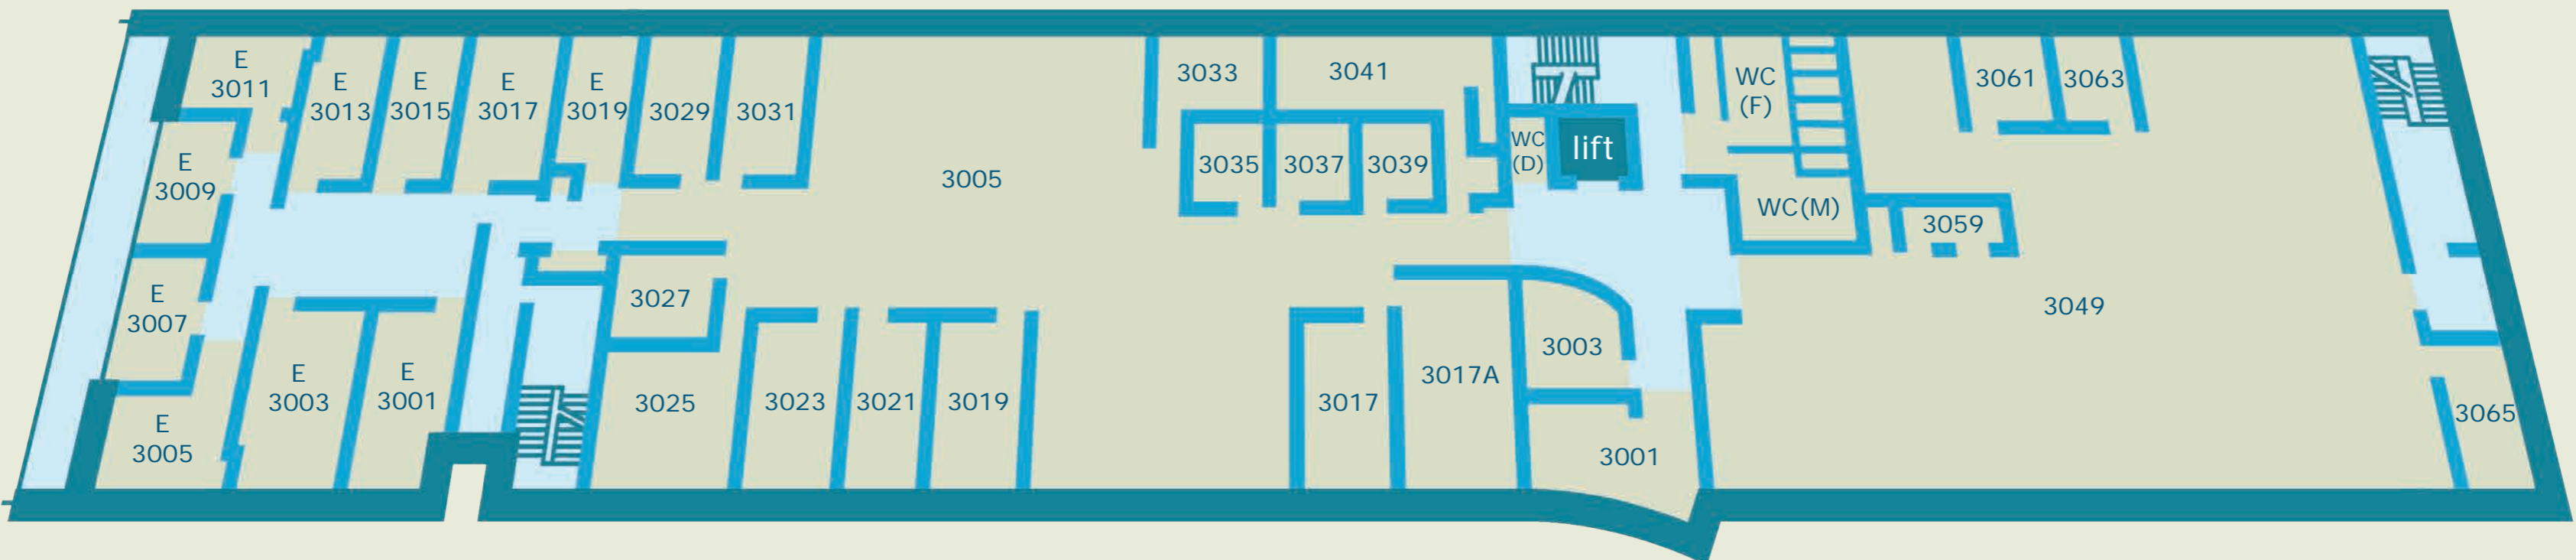

School of Health Sciences Building 67  
Floor plans and location map

Level 4 || Building 67 || School of Health Sciences

Level 3 || Building 67 || School of Health Sciences

Level 2 || Building 67 || School of Health Sciences

Level 1 (ground Floor) || Building 67 || School of Health Sciences

Building 67 location map

Reception and facilities for School of Health Sciences Building 67 and 45 are located in Building 67, University Road.

Route between School of Health Sciences Reception, Building 67 and School of Health Sciences, Building 45

Parking / bicycle path / footpaths

- Car Park (Permit holders only)
- Car Park (Pay and display)
- Car Park (Gower permit holders only)
- Visitors Car Park
- Motor-bicycle parking
- Locked bicycle storage
- Bicycle path
- Footpaths