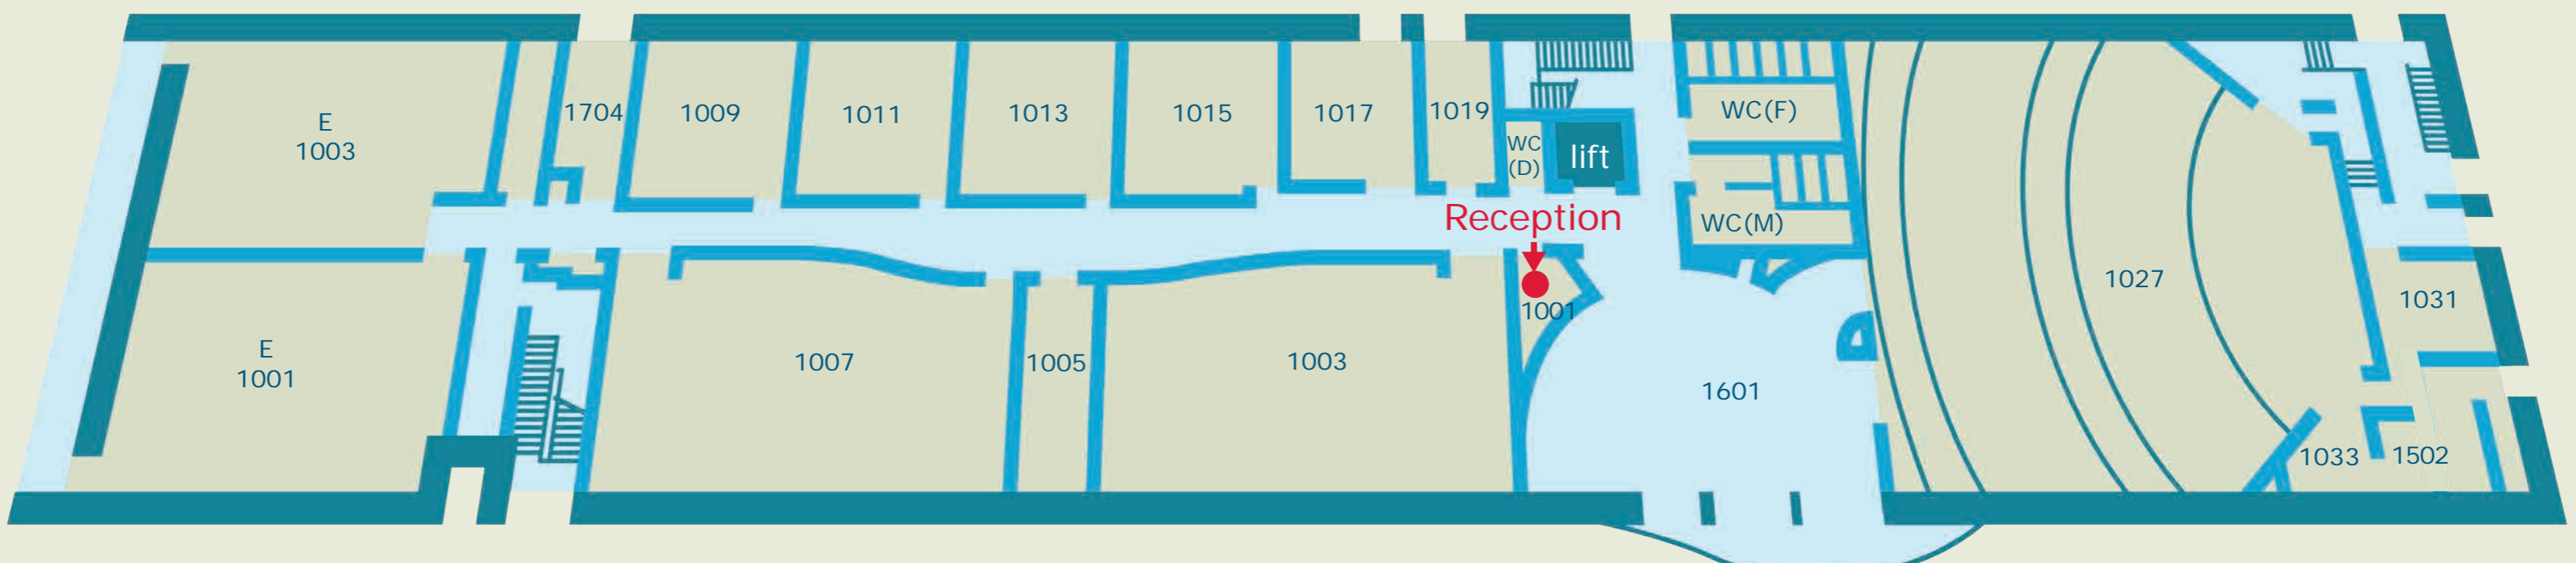

School of Health Sciences Building 67  
Floor plans and location map

Level 4 || Building 67 || School of Health Sciences

Level 3 || Building 67 || School of Health Sciences

Level 2 || Building 67 || School of Health Sciences

Level 1 (ground Floor) || Building 67 || School of Health Sciences

Building 67 location map

Reception and facilities for School of Health Sciences Building 67 and 45 are located in Building 67, University Road.

Route between School of Health Sciences Reception, Building 67 and School of Health Sciences, Building 45

Parking / bicycle path / footpaths

- Car Park (Permit holders only)
- Car Park (Pay and display)
- Car Park (Gower permit holders only)
- Visitors Car Park
- Motor-bicycle parking
- Locked bicycle storage
- Bicycle path
- Footpaths

Disabled routes and access

- Parking for disabled persons
- Ramp
- Lift
- Toilets for disabled persons (with wheelchair access)
- Accessible payphone
- Wheelchair route (unaided)
- Wheelchair route (with assistance)