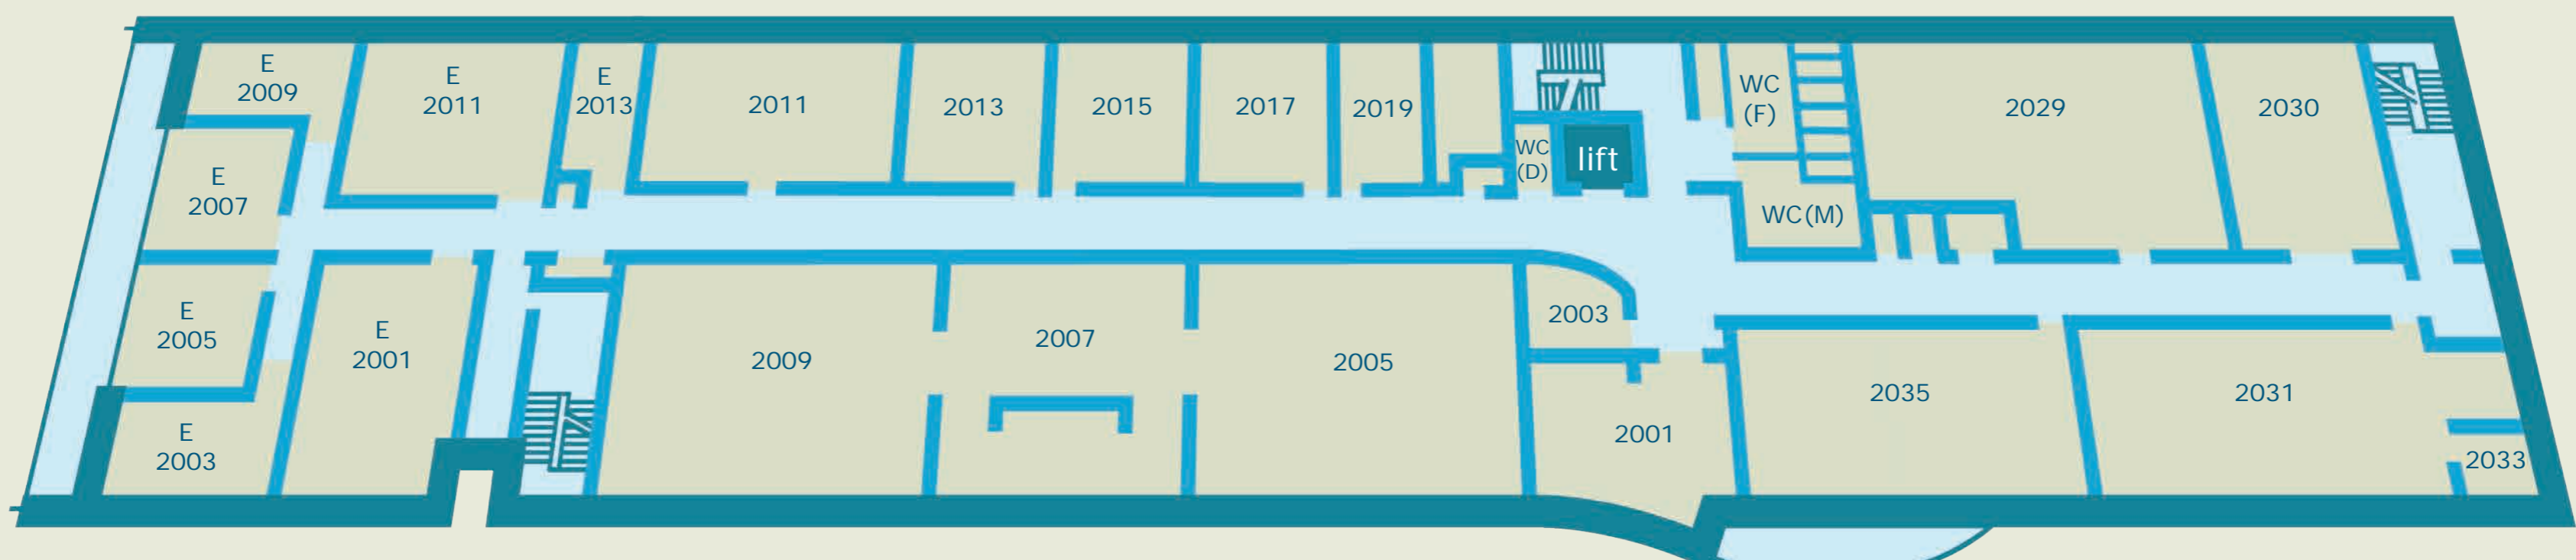

School of Health Sciences Building 67  
Floor plans and location map

Level 4 || Building 67 || School of Health Sciences

Level 3 || Building 67 || School of Health Sciences

Level 2 || Building 67 || School of Health Sciences

Level 1 (ground Floor) || Building 67 || School of Health Sciences

Building 67 location map

Reception and facilities for School of Health Sciences Building 67 and 45 are located in Building 67, University Road.

Route between School of Health Sciences Reception, Building 67 and School of Health Sciences, Building 45

Parking / bicycle path / footpaths

- Car Park (Permit holders only)
- Car Park (Pay and display)
- Car Park (Gower permit holders only)
- Visitors Car Park
- Motor-bicycle parking
- Locked bicycle storage
- Bicycle path
- Footpaths