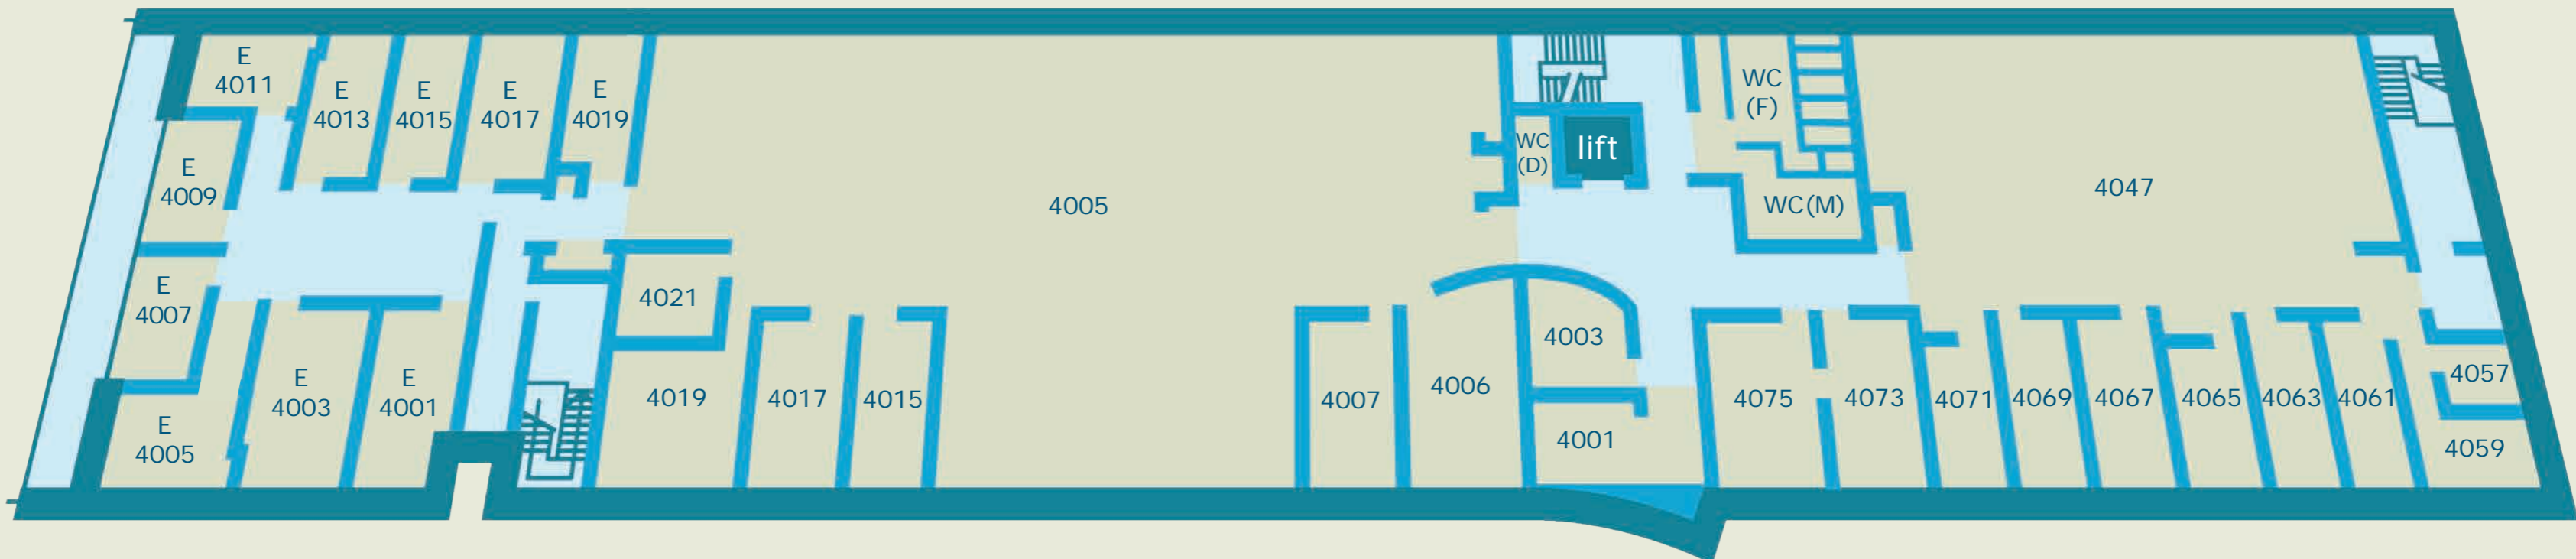

School of Health Sciences Building 67  
Floor plans and location map

Level 4 || Building 67 || School of Health Sciences

Level 3 || Building 67 || School of Health Sciences

Level 2 || Building 67 || School of Health Sciences

Level 1 (ground Floor) || Building 67 || School of Health Sciences

Building 67 location map

Reception and facilities for School of Health Sciences Building 67 and 45 are located in Building 67, University Road.

Route between School of Health Sciences Reception, Building 67 and School of Health Sciences, Building 45

Parking / bicycle path / footpaths

- Car Park (Permit holders only)
- Car Park (Pay and display)
- Car Park (Gower permit holders only)
- Visitors Car Park
- Motor-bicycle parking
- Locked bicycle storage
- Bicycle path
- Footpaths

Disabled routes and access

- Parking for disabled persons
- Ramp
- Lift
- Toilets for disabled persons (with wheelchair access)
- Accessible payphone
- Wheelchair route (unaided)
- Wheelchair route (with assistance)