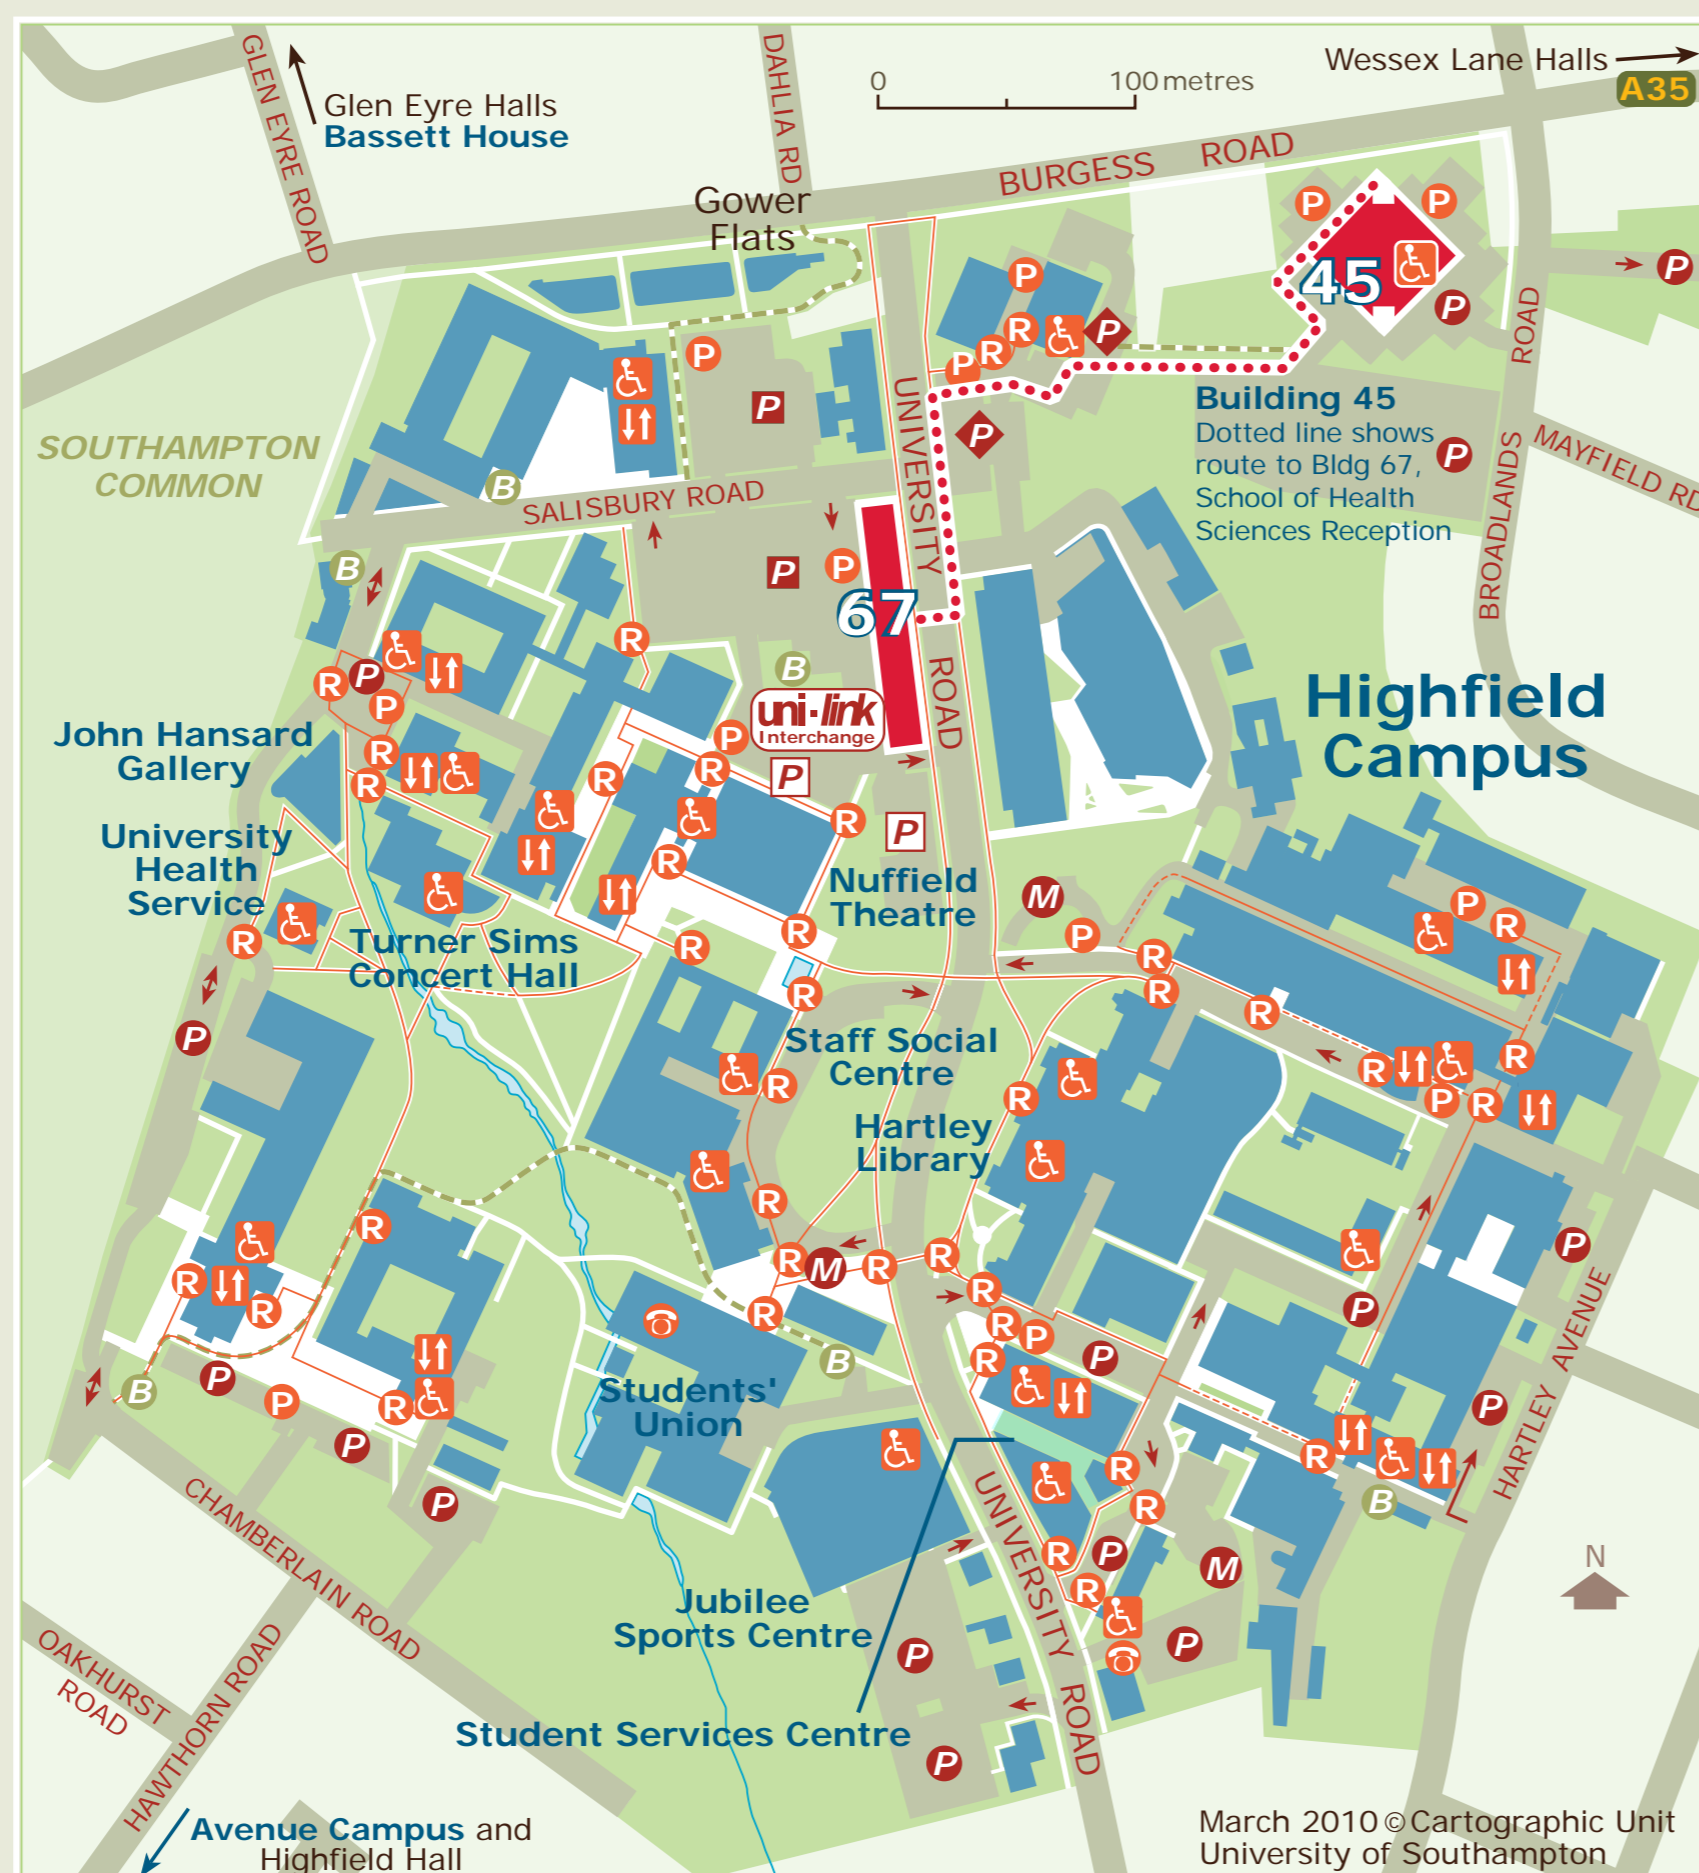

School of Health Sciences Building 67  
Floor plans and location map

Level 4 || Building 67 || School of Health Sciences

Level 3 || Building 67 || School of Health Sciences

Level 2 || Building 67 || School of Health Sciences

Level 1 (ground Floor) || Building 67 || School of Health Sciences

Building 67 location map

Reception and facilities for School of Health Sciences Building 67 and 45 are located in Building 67, University Road.

Route between School of Health Sciences Reception, Building 67 and School of Health Sciences, Building 45

Parking / bicycle path / footpaths

- Car Park (Permit holders only)
- Car Park (Pay and display)
- Car Park (Gower permit holders only)
- Visitors Car Park
- Motor-bicycle parking
- Locked bicycle storage
- Bicycle path
- Footpaths

Disabled routes and access

- Parking for disabled persons
- Ramp
- Lift
- Toilets for disabled persons (with wheelchair access)
- Accessible payphone
- Wheelchair route (unaided)
- Wheelchair route (with assistance)