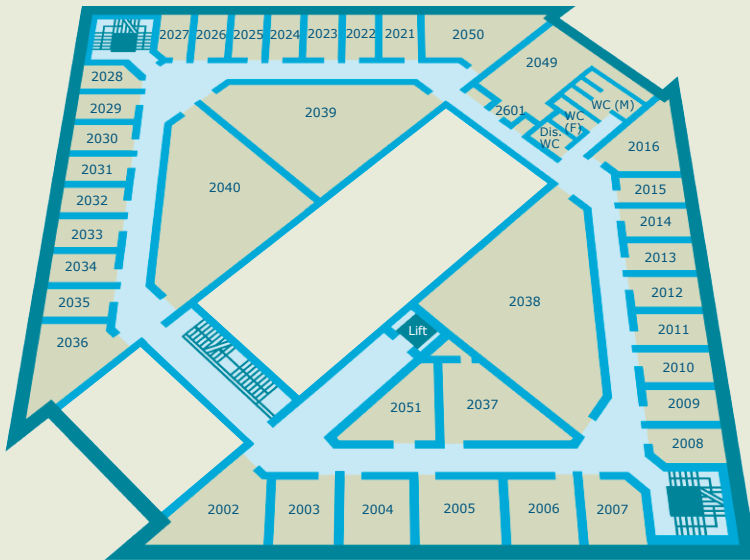

School of Health Sciences Building 45  
Floor plans and location map

**Level 3 || Building 45 || School of Health Sciences**

**Level 2 || Building 45 || School of Health Sciences**

**Level 1 (ground Floor) || Building 45 || School of Health Sciences**

**Building 45 location map**

Reception and other School of Health Sciences staff and facilities are located in Building 67, University Road.

Route between School of Health Sciences Building 45 and School of Health Sciences Reception, Building 67