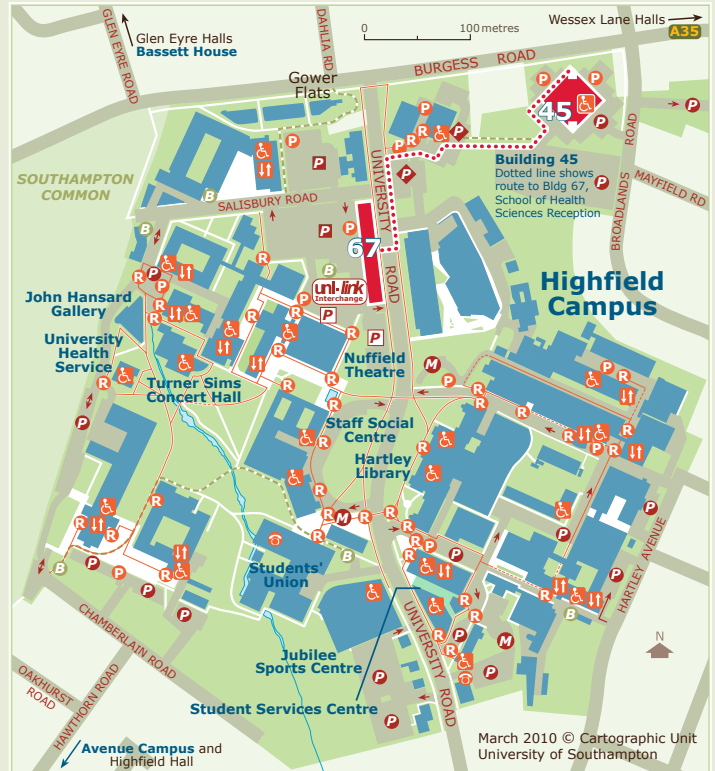

School of Health Sciences Building 45  
Floor plans and location map

**Level 3 || Building 45 || School of Health Sciences**

**Level 2 || Building 45 || School of Health Sciences**

**Level 1 (ground Floor) || Building 45 || School of Health Sciences**

**Building 45 location map**

Reception and other School of Health Sciences staff and facilities are located in Building 67, University Road.

Route between School of Health Sciences Building 45 and School of Health Sciences Reception, Building 67

**Parking / bicycle path / footpaths**

- Car Park (Permit holders only)
- Car Park (Pay and display)
- Car Park (Gower permit holders only)
- Visitors Car Park
- Motor-bicycle parking
- Locked bicycle storage
- Bicycle path
- Footpaths