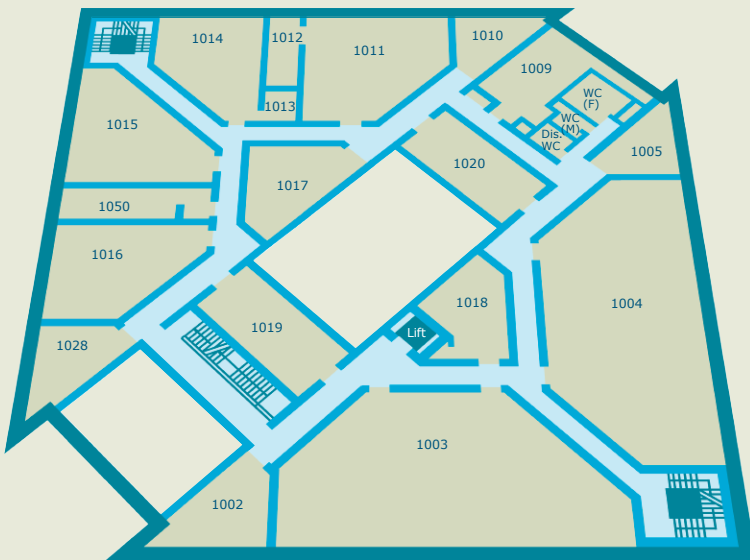

School of Health Sciences Building 45  
Floor plans and location map

**Level 3 || Building 45 || School of Health Sciences**

**Level 2 || Building 45 || School of Health Sciences**

**Level 1 (ground Floor) || Building 45 || School of Health Sciences**

**Building 45 location map**

Reception and other School of Health Sciences staff and facilities are located in Building 67, University Road.

Route between School of Health Sciences Building 45 and School of Health Sciences Reception, Building 67