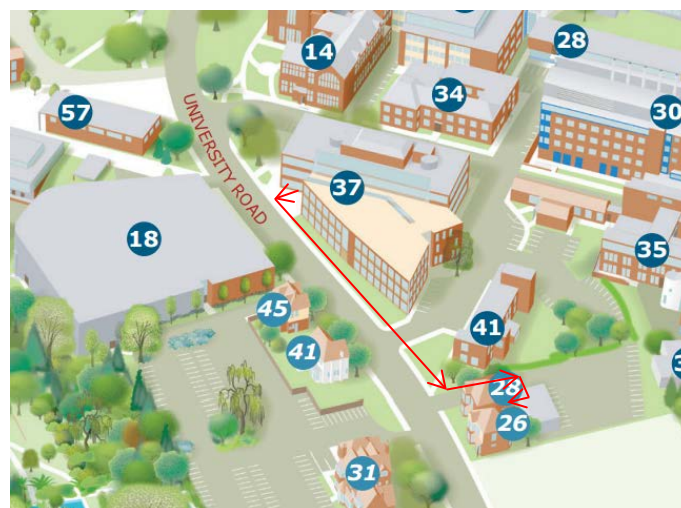

Directions to the Wellbeing Centre, 28 University Road from the Student Services Centre

1. Exit from the front entrance of Student Services (Building 37)
2. **Turn left** and walk down University Road
3. Pass the Early Years Centre (first building on the left)
4. The Wellbeing Centre is the next building on the left
5. Walk round the back of the building
6. Enter through the **back door**
7. Turn right and wait in the waiting room
8. You will be collected you from there

Street View of the Wellbeing Centre

Your Route to the Wellbeing Centre