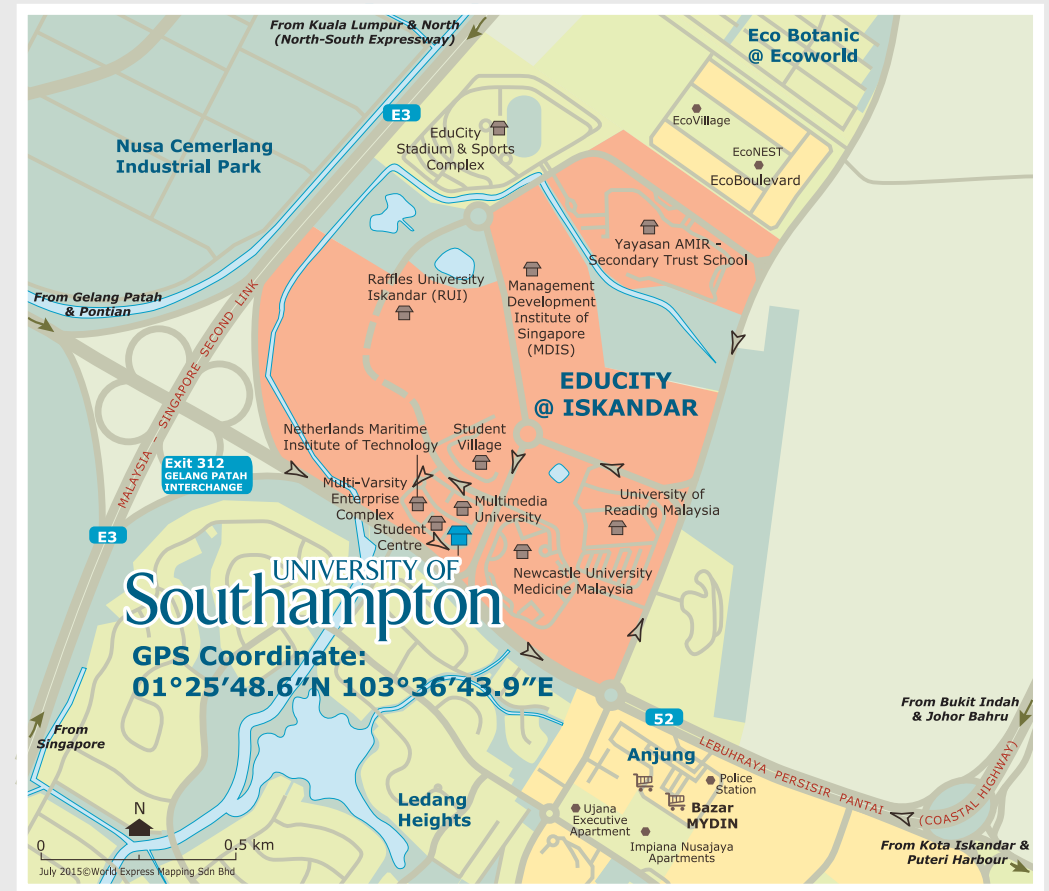

HOW TO FIND US

The Malaysia Campus is located in the state of Johor near the southwestern tip of Malaysia, about four hours' drive south of Malaysia's capital city, Kuala Lumpur. The campus is located within the EduCity @ Iskandar development in a regional city called Nusajaya.

Directions by Car

From the North-South Highway/KL

Take the 253 Senai (U) exit, onto the E3, second link express way, following signs to Nusajaya. Take the 312 exit following signs for Nusajaya/Legoland. Turn left at the roundabout, following the EduCity signpost, then take the next left into EduCity. Proceed to the next roundabout and turn left, and then take the next right where you will see signs for the University of Southampton.

From Senai Airport

Proceed along the E3, second link express way, following signs for Nusajaya. Take the 312 exit following signs for Nusajaya/Legoland. Turn left at the roundabout, following the EduCity signpost, then take the next left into EduCity. Proceed to the next roundabout and turn left, and then take the next right where you will see signs for the University of Southampton.

From Johor Bahru/Singapore via the Coastal Highway

Proceed along the Coastal Highway, following signs for Nusajaya. You will also see signs for Legoland which you can follow, but continue passed the Legoland exit where you will then see a sign for EduCity. Proceed to the roundabout and turn right, following the EduCity signpost, then take the next left into EduCity. Proceed to the next roundabout and turn left, and then take the next right where you will see signs for the University of Southampton.