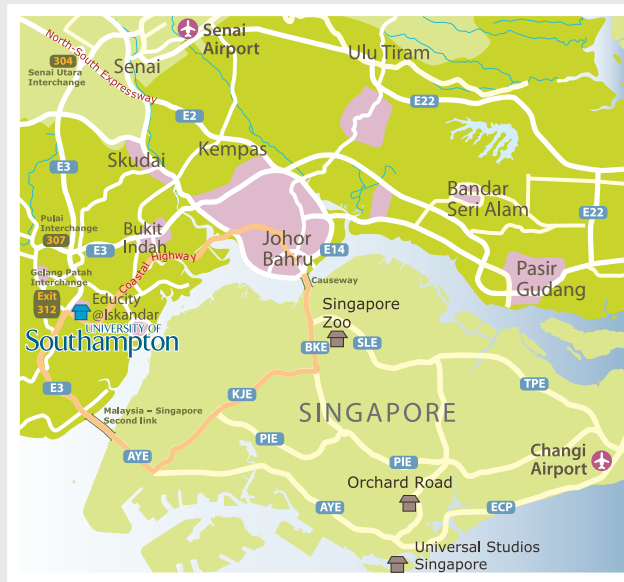

HOW TO FIND US

The Malaysia Campus is located in the state of Johor near the southwestern tip of Malaysia, about four hours' drive south of Malaysia's capital city, Kuala Lumpur. The campus is located within the EduCity @ Iskandar development in a regional city called Nusajaya.

Directions by Car

From the North-South Highway/KL

Take the 253 Senai (U) exit, onto the E3, second link express way, following signs to Nusajaya. Take the 312 exit following signs for Nusajaya/Legoland. Turn left at the roundabout, following the EduCity signpost, then take the next left into EduCity. Proceed to the next roundabout and turn left, and then take the next right where you will see signs for the University of Southampton.

From Senai Airport

Proceed along the E3, second link express way, following signs for Nusajaya. Take the 312 exit following signs for Nusajaya/Legoland. Turn left at the roundabout, following the EduCity signpost, then take the next left into EduCity. Proceed to the next roundabout and turn left, and then take the next right where you will see signs for the University of Southampton.

From Johor Bahru/Singapore via the Coastal Highway

Proceed along the Coastal Highway, following signs for Nusajaya. You will also see signs for Legoland which you can follow, but continue passed the Legoland exit where you will then see a sign for EduCity. Proceed to the roundabout and turn right, following the EduCity signpost, then take the next left into EduCity. Proceed to the next roundabout and turn left, and then take the next right where you will see signs for the University of Southampton.