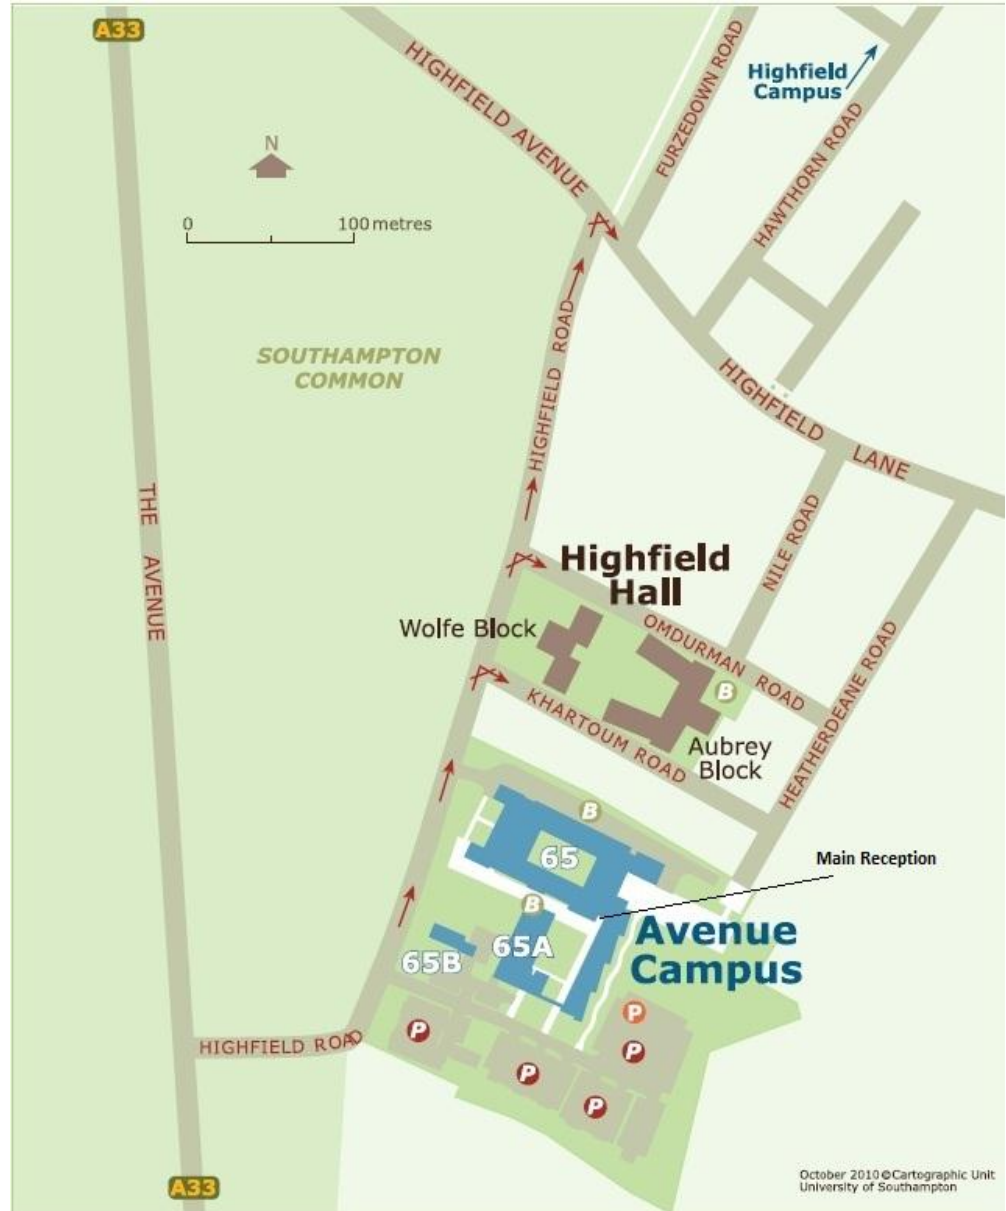

Map

Please use the entrance at Main Reception

Useful Numbers

Taxi numbers:
West Quay Cars: 023 8099 9999
Radio Taxis: 023 8066 6666 (Central)
ATS: 023 8022 2222 (Central)
Eastleigh Cabs: 023 8065 1111 (Parkway)

National Rail Enquiries:
Tel: 08457 48 49 50
www.nationalrail.co.uk

Uni-link:
Tel: 023 8059 5974
www.uni-link.info

Further information

If you have any further queries please contact Tracy Storey on 023 8059 2261 or email on tps@southampton.ac.uk